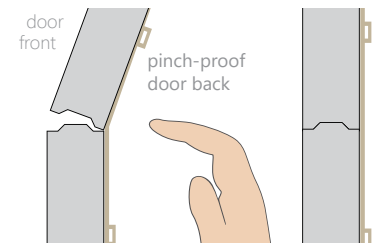

Ribbed

Flush

Insulation

Add insulation for thermal efficiency, noise reduction, durability, and minimal upkeep.

Steel + Insulation + Steel

Steel + 2 Insulation Layers + Steel

Window Tint

Insulated glass options are available for most window types. Glass and acrylic have different tints.

Glass/Acrylic

Laminate

Hardware

All copper model doors come with a white powder coated track. Includes roller, track and accessories for a strong and lasting door system.

Martin Premium Hardware Package

Limited Lifetime Warranty †